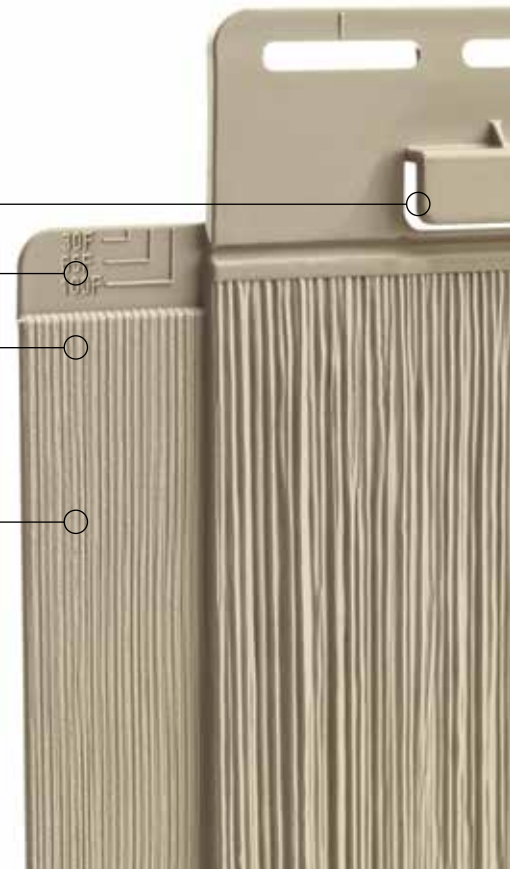

Convenient Installation Guides Self-aligning nail slots and a temperature chart on the side tab help ensure that each panel is properly positioned for potential expansion and contraction in all weather.

Self-Concealing Side Tabs The self-concealing side tabs feature the same cedargrain detail as the panel to hide seams where panels are joined – creating a beautiful, handcrafted effect and a virtually seamless appearance.

Extended Panel Length Up to 40% longer than typical shake and scallop profiles, Fairhaven Sound Single Select's extended length achieves long, uninterrupted lines for a smoother finish.

Variety of Mold Patterns An expanded variety of shake molds creates a random, natural-looking appearance just like actual cedar.

Built Weather-Tough! Meets or exceeds the industry standard for windload performance as tested under the Vinyl Siding Institute Product Certification Program per applicable ASTM standards.

A Sustainable Choice As a durable and recyclable product with a long service life, Fairhaven Sound Single Select Shakes & Scallops conserve wood and other resources used in home construction. And because they never need to be painted, they also help prevent paint, stain and other maintenance-related products from harming the earth.