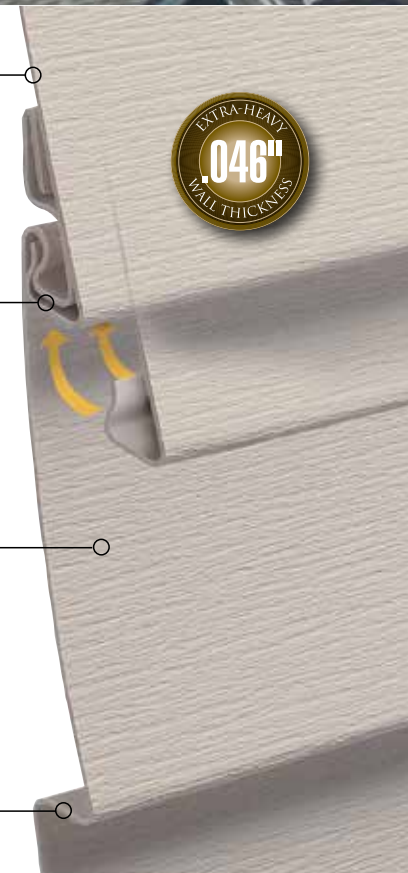

QUICK SPECS:

Nominal Thickness: .046"
Windload: Laboratory tested to withstand windloads up to 253 mph*
Texture: Cedargrain

THE ULTRA-PREMIUM DISTINCTION

Longer Length, Smoother Finish Extra-long panels minimize overlaps for a beautifully refined appearance.

Extra-Heavy Wall Thickness Heavy-duty .046" thickness provides superior rigidity, ensuring straight, smooth walls.

Full-Roll Nailing Hem Delivers double-strength wall attachment.

Exclusive Advantage Lock System Securely connects panels, greatly enhancing rigidity and stability.

Superior Lap Height Full 3/4" lap height creates a deeper dimension and enhanced shadow lines for a true wood look.

House shown in Sandstone; front cover house in Midnight Surf.

IT'S LUXURY MIXED WITH LIVABILITY —
IT'S STYLE-DEFINING AND EVER STRONG