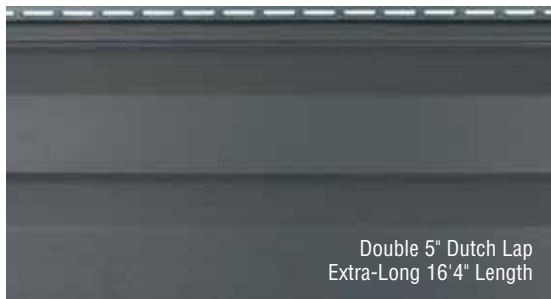

Double 4" Clapboard
Extra-Long 16'1" Length

Double 5" Dutch Lap
Extra-Long 16'4" Length

HOW DO WE MEASURE UP?

An exquisite finish for your home is best achieved by reducing the number of siding overlaps on the exterior. Compare Sequoia Select Extended Length's extra-long panel with standard 12' siding and you'll see a measurable improvement.