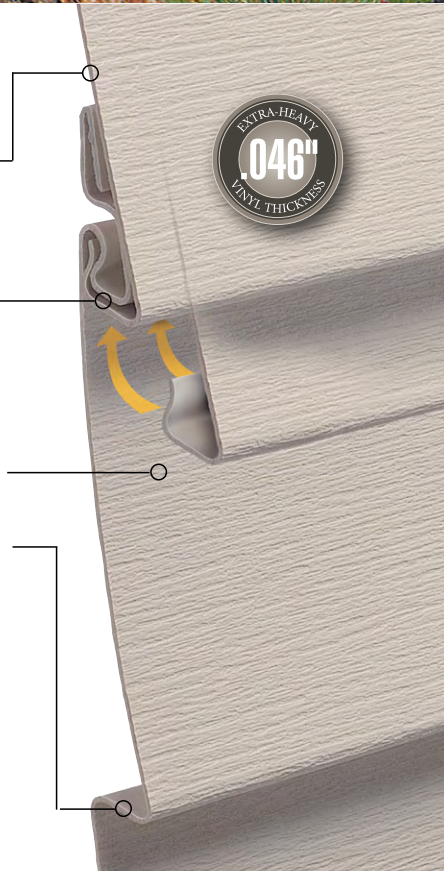

QUICK SPECS:

Nominal Thickness: .046"
Board & Batten profile is .048"
Texture: Cedargrain
Board & Batten is Light Roughsawn

PREMIER DESIGN AND CONSTRUCTION

Extra-Heavy Wall Thickness Heavy-duty .046" thickness provides superior rigidity, ensuring straight, smooth walls.

Full-Roll Nailing Hem Delivers double-strength wall attachment.

Exclusive Advantage Lock System Securely connects panels, greatly enhancing rigidity and stability.

Built Weather-Tough! Sequoia Select has been tested to withstand negative windload resistance per ASTM D5206 and meets or exceeds the industry standard for windload performance.

Rich Cedargrain Emboss Beautiful low-gloss finish achieves natural appeal and excellent durability; virtually maintenance-free.

Superior Lap Height Full 3/4" lap height creates a deeper dimension and enhanced shadow lines for a true wood-like appearance.