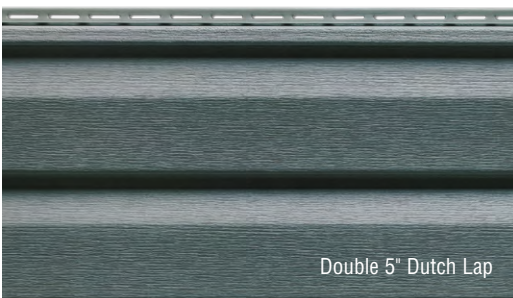

Siding in Majestic Brick with Pebble trim.

Double 4" Clapboard

Double 4-1/2" Dutch Lap

Double 5" Clapboard

Double 5" Dutch Lap

7" Board & Batten

LAUNCH YOUR NEW LOOK

Whether you want to just refresh the appearance or press the reset button – one of the most difficult aspects of home remodeling is choosing colors. How will the new products and colors look on your home?