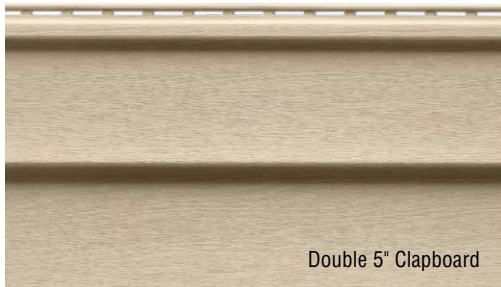

Double 5" Clapboard