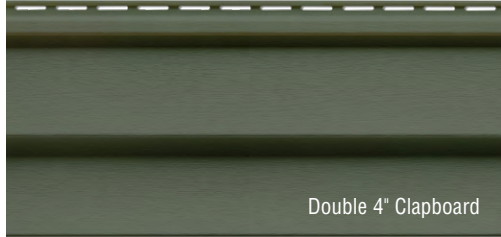

Double 4" Clapboard