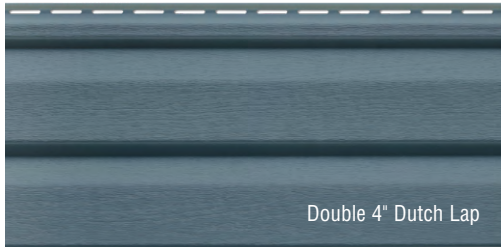

Not all colors are available in all profiles or all markets. See your Gentek sales representative for details.

Siding in Pebble with Linen trim and Canyon Clay shake accent.

Siding in Windswept Smoke with Canyon Clay trim.

Siding in Majestic Brick with Pebble trim.

Double 4" Clapboard

Double 4" Dutch Lap

Double 5" Clapboard

Double 5" Dutch Lap

LAUNCH YOUR NEW LOOK

Whether you want to just refresh the appearance or press the reset button – one of the most difficult aspects of home remodeling is choosing colors. How will the new products and colors look on your home?