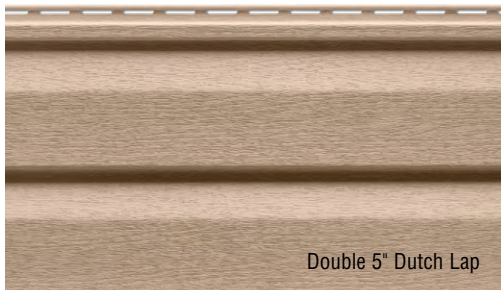

Siding in Majestic Brick with Pebble trim.

Double 4" Clapboard

Double 4" Dutch Lap

Double 5" Clapboard

Double 5" Dutch Lap

LAUNCH YOUR NEW LOOK

Whether you want to just refresh the appearance or press the reset button – one of the most difficult aspects of home remodeling is choosing colors. How will the new products and colors look on your home?