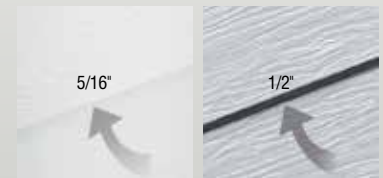

ADDED DIMENSION

SteelTek's generously proportioned 1/2" butt height adds greater dimension and style with dramatic shadow lines.

SMOOTH FINISHED LOOK

While fiber cement and compressed particle boards typically require caulked joints, SteelTek's "seams" are crisp and clean.