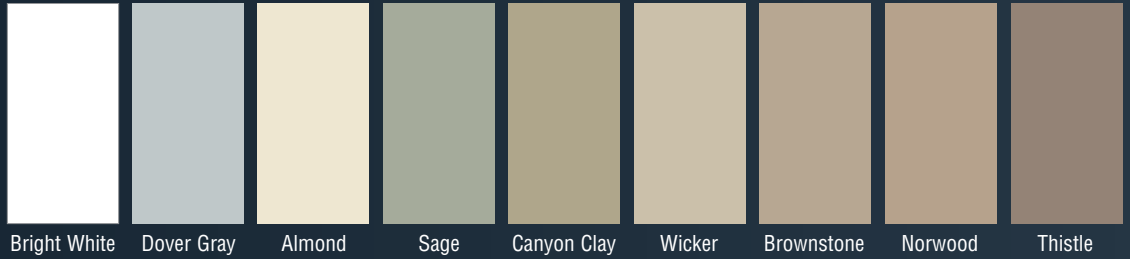

Double 4" Clapboard
Woodgrain Texture

8" Clapboard
Woodgrain Texture

COLOR PALETTE

A LEGACY OF QUALITY

Leave it to SteelTek to create a luxurious finish for your home while protecting it with a durable armor of steel. This pioneer of steel siding features a handsomely crafted woodgrain texture and beautiful palette of colors for an exquisite home exterior.