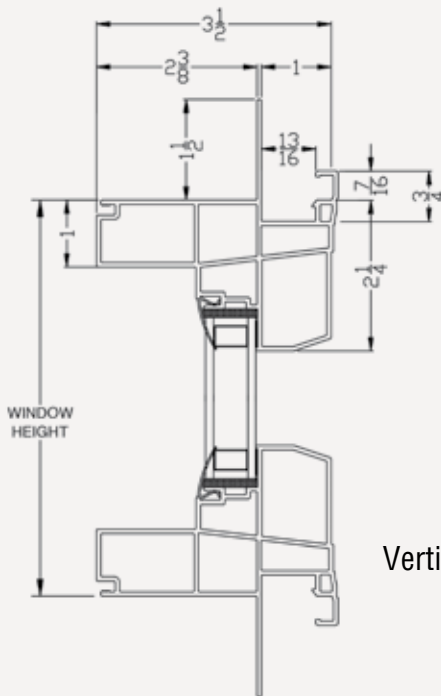

Size Limitations*			
	Width	Height	U.I.
Min	11.5"	11.50"	
Max	54"	96"	156"
	72"	84"	

*Dimensions are reversible

Actual Window Size Formulas – Per Opening	
Actual Window Width	Actual Window Height
Rough Opening – 0.5"	Rough Opening – 0.5"

Exterior Dimension W/J-Channel Formulas – Per Opening	
Exterior Dimension Width	Exterior Dimension Height
Rough Opening + 1"	Rough Opening + 1"

Visible Glass Formulas – Per Opening	
Visible Glass Width (VGW)	Visible Glass Height (VGH)
FW – 5"	FH – 5"

Total Visible Glass Square Foot Formula
Visible Glass Width x Visible Glass Height / 144

Vertical Cross Section