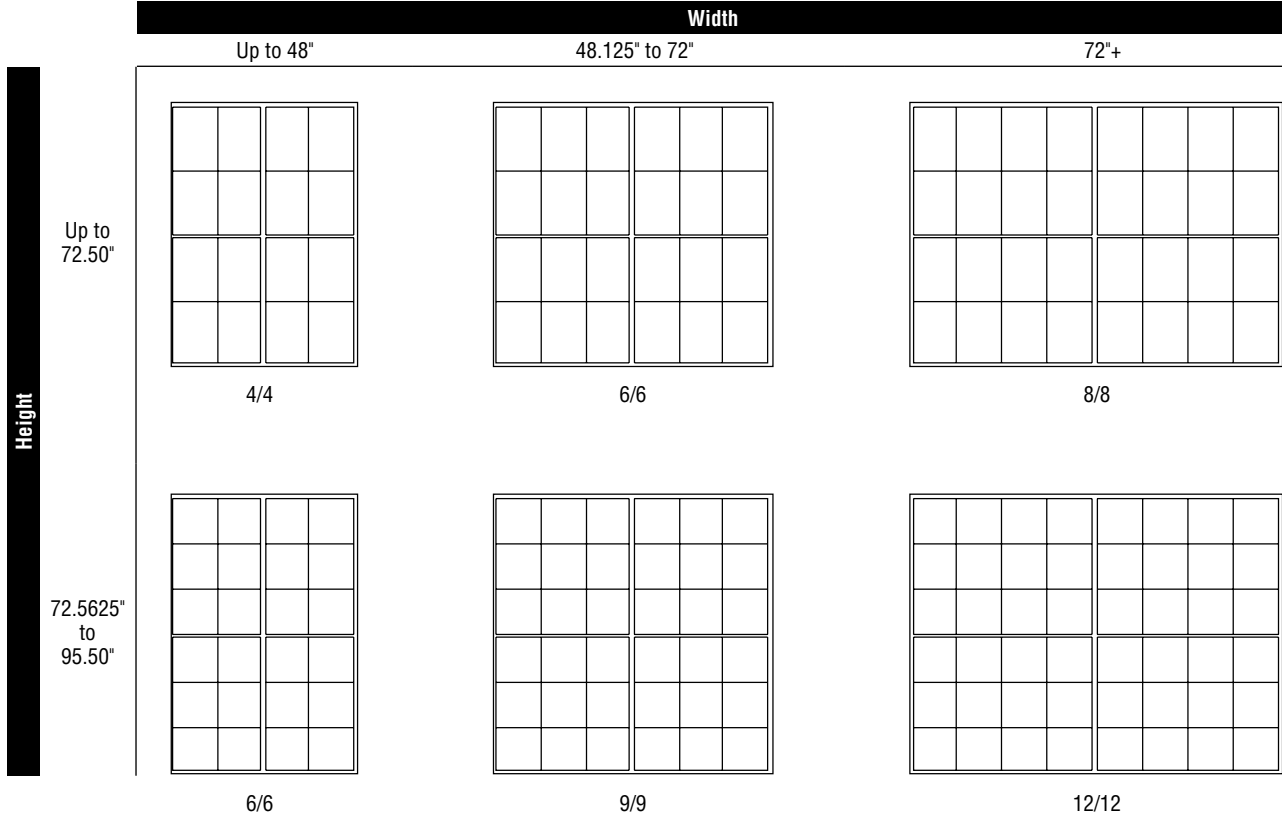

TWIN DOUBLE-HUNG – MODEL 1921

Size Limitations			
	Width	Height	U.I.
Min	36"	25"	
Max	96"	84"	180"

Actual Window Size Formulas – Per Opening	
Actual Window Width	Actual Window Height
Rough Opening – 0.5"	Rough Opening – 0.5"

Exterior Dimension W/J-Channel Formulas – Per Opening	
Exterior Dimension Width	Exterior Dimension Height
Rough Opening + 1"	Rough Opening + 1"

Clear Opening Formulas – Per Opening	
Clear Opening Width (COW)	Clear Opening Height (COH)
FW/2 – 5"	FH/2 – 4.25"

Clear Opening / Egress Square Foot Formula
Clear Opening Width x Clear Opening Height / 144

Visible Glass Formulas – Top Sash	
Visible Glass Width (VGW)	Visible Glass Height (VGH)
FW/2 – 6.25"	FH/2 – 4.25"

Visible Glass Formulas – Bottom Sash	
Visible Glass Width (VGW)	Visible Glass Height (VGH)
FW/2 – 6.25"	FH/2 – 2.875"

Total Visible Glass Square Foot Formula
(Top Sash VGW x VGH / 144) + (Bottom Sash VGW x VGH / 144)

Egress/Clear Opening Size Reference Chart												
		Actual Unit Width										
		39.50	47.50	55.50	59.50	63.50	67.50	71.50	75.50	79.50	83.50	95.50
Actual Unit Height	35.50											
	37.50											
	47.50											
	53.50											
	59.50								●	●	●	●
	61.50								●	●	●	●
	65.50							●	●	●	●	●
	71.50					●	●	●	●	●	●	●
	73.50					●	●	●	●	●	●	●
	77.50				●	●	●	●	●	●	●	●

Egress/clear opening criteria is a minimum 20" net opening width, minimum 24" net opening height and minimum 5.7 sq. ft. opening area.

TWIN DOUBLE-HUNG – MODEL 1921

Default Colonial Grid Pattern – Full