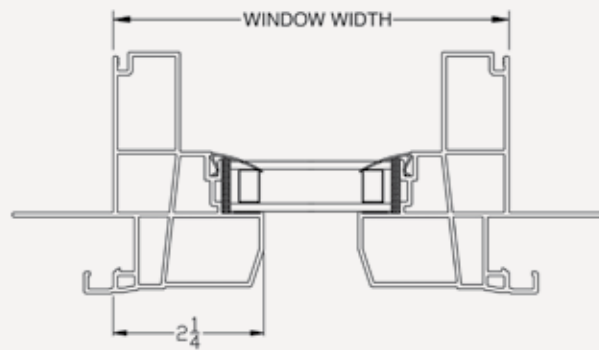

Horizontal Cross Section