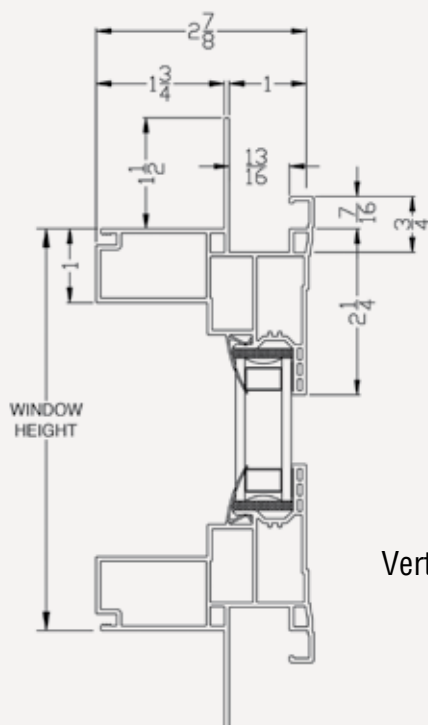

Size Limitations*			
	Width	Height	U.I.
Min	11.50"	11.50"	
Max	54"	96"	156"
	72"	84"	

*Dimensions are reversible

Actual Window Size Formulas – Per Opening	
Actual Window Width	Actual Window Height
Rough Opening – 0.5"	Rough Opening – 0.5"

Exterior Dimension W/J-Channel Formulas – Per Opening	
Exterior Dimension Width	Exterior Dimension Height
Rough Opening + 1"	Rough Opening + 1"

Visible Glass Formulas – Per Opening	
Visible Glass Width (VGW)	Visible Glass Height (VGH)
FW – 5"	FH – 5"

Total Visible Glass Square Foot Formula
Visible Glass Width x Visible Glass Height / 144

Vertical Cross Section