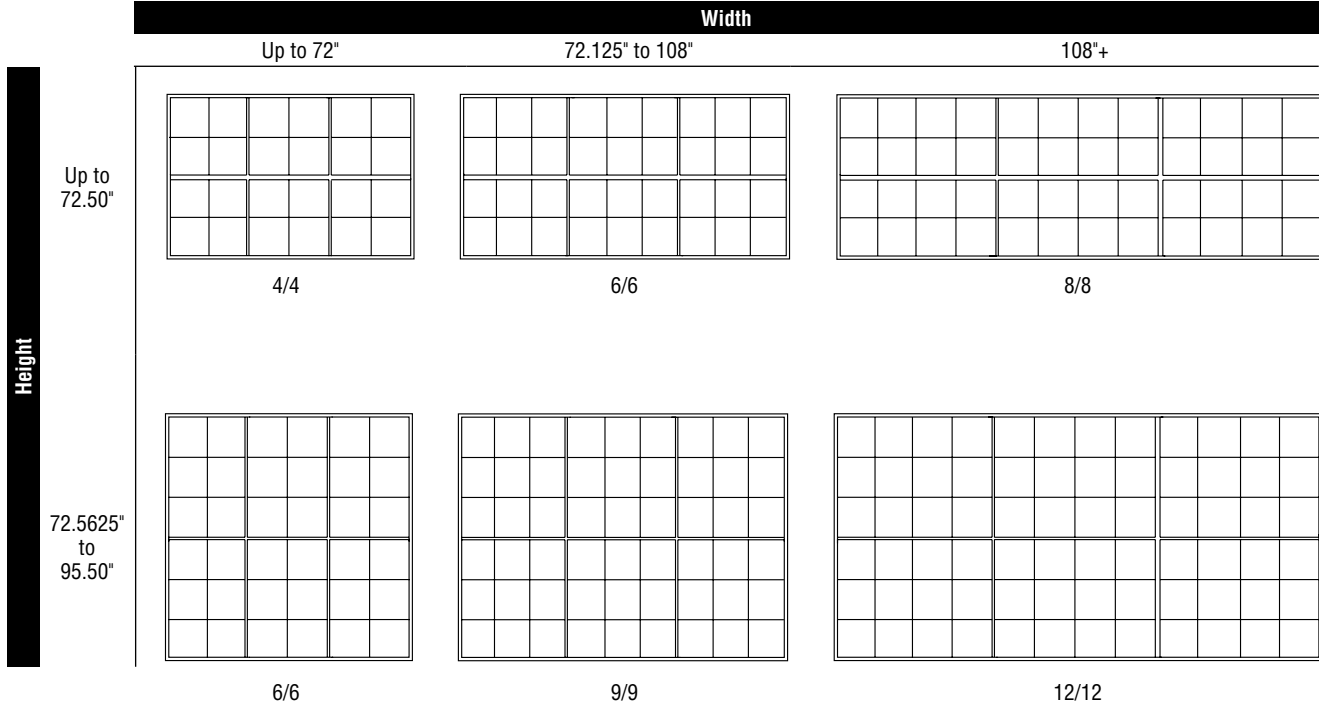

Default Colonial Grid Pattern – Full