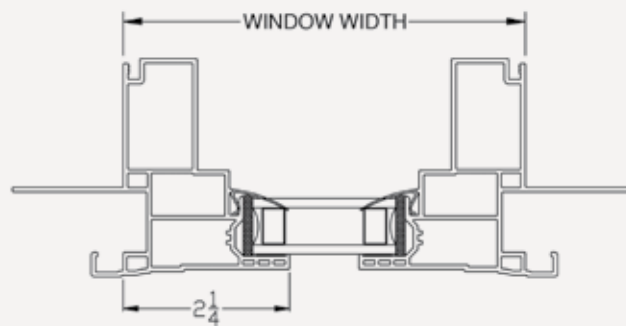

Horizontal Cross Section