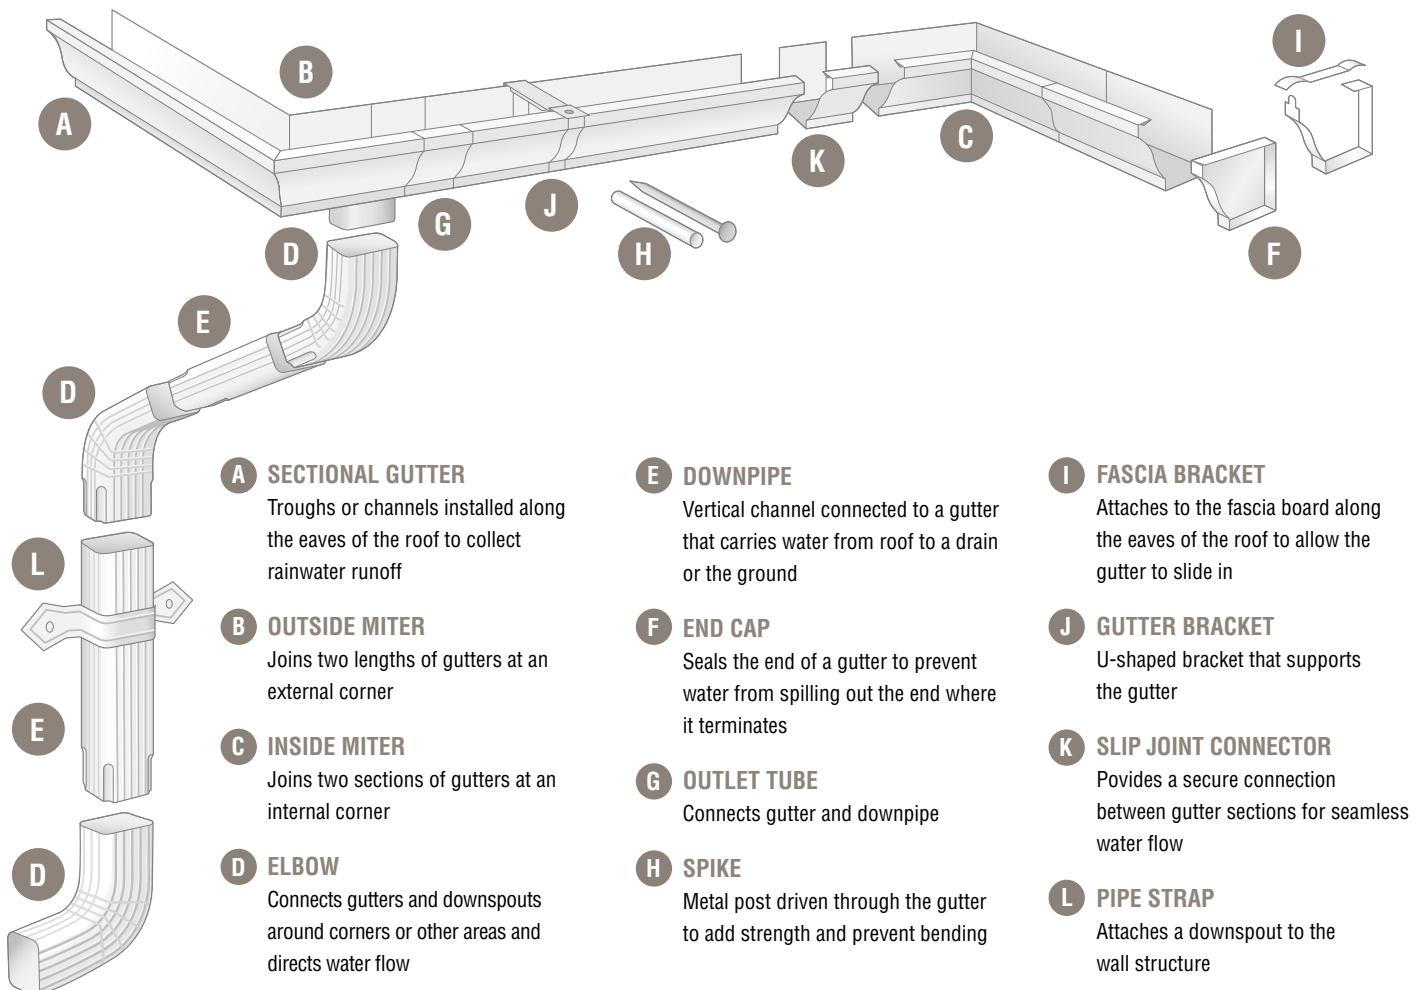

Season after season, the gutters, downspouts and other rainware components perform an important job: they capture the rainwater running off your roof to prevent it from infiltrating your home. A properly installed rainware system effectively channels this water to also avoid damaging other areas such as decking, landscaping, soil and concrete.

CUSTOMIZED FOR YOUR HOME

Every home has specific climate challenges that should be factored into the rainware structure. With a combination of gutters, elbows, downspouts and miters, your professional installer can create a complete rainware system customized for your home that collects water runoff from the roof and channels it away from the foundation, landscaping and other surroundings. Brackets, hangers and clips firmly connect all components and secure the system in place.

ON-SITE FABRICATION

Gutters fabricated at the job site from Gentek premium gutter coil provide superior form, fit and functionality. The high-performance coil is corrosion-resistant and features a finished side coated with a durable, baked-on polyester coating that resists dirt and stains from environmental elements.

Pre-formed downspouts, elbows, miters and other accessories also are manufactured in matching colors from this same premium coil, while the hangers and utility components are mill-finished metal. From end to end, the complete system is built weather-tough for lasting quality and value.