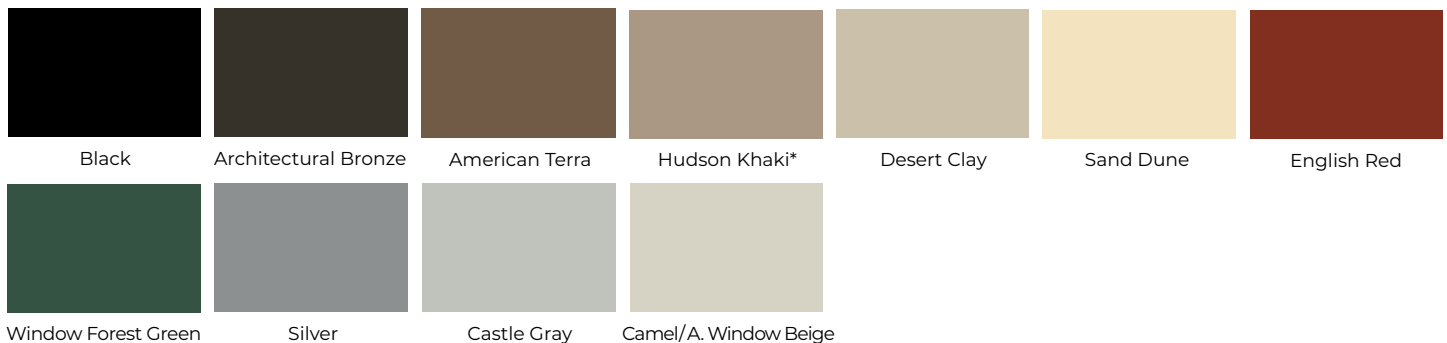

MATCHING TRIM COIL FOR GENTEK WINDOWS

3773 State Road, Cuyahoga Falls, Ohio 44223
www.gentekinc.com

Make us a part of your home.

Trademarks mentioned in this document are the property of Associated Materials, its affiliates, or their respective owners. Specifications subject to change without notice. *Hudson Khaki coil to be used with Classic Clay windows. Note: Colors may be slightly different from their appearance in this brochure. Make final color selections using actual trim coil samples.